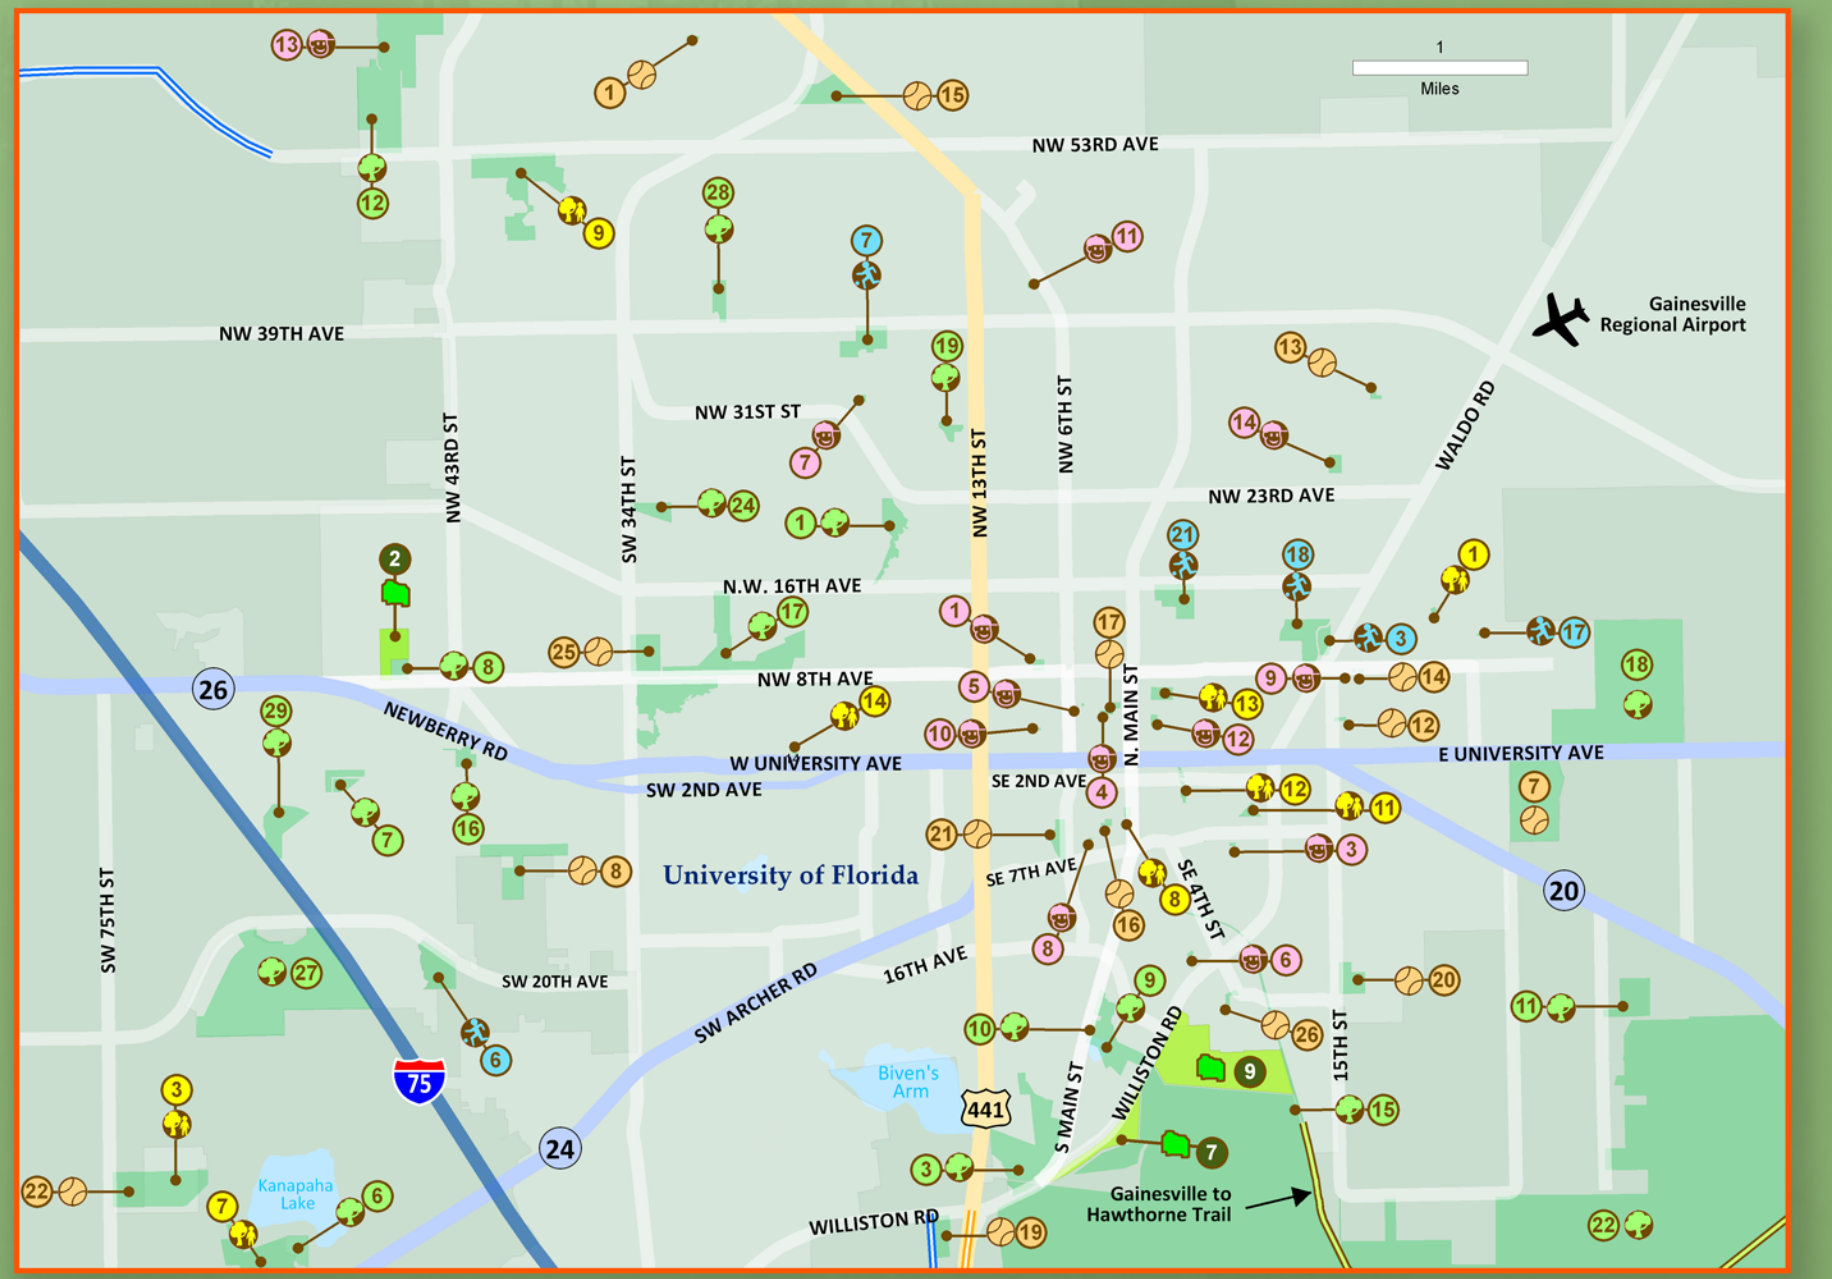

Sports & Recreation Park

1. 1 Alachua Recreation Center
   14300 NW 146th Ter
2. 2 Archer Recreation Complex
   13975 SW 174th St
3. 3 Citizen's Field
   1000 Waldo Rd
4. 4 Diamond Sports Park
   4000 SW 122nd St
5. 5 East Park
   24505 Newberry Ln, Newberry
6. 6 Forest Park
   4501 SW 20th Ave
7. 7 Greentree Park / Kiwanis
   Challenge Playground
   1901 NW 39th Ave
8. 8 Grove Park
   6300 SE 152nd St
9. 9 Hawthorne Sports Complex
   6000 SE 205th St
10. 10 High Springs Sports Complex
    1050 NW 2nd St
11. 11 JN Copeland Park / Progress
    Corporate Park
    13851 NW 126th Ter
12. 12 Jonesville Park
    14100 NW 32nd Ave
13. 13 LaCrosse Town Park
    20421 N State Rd 121
14. 14 Maddox Park
    17100 SW Archer Rd, Archer
15. 15 Memorial Park
    17380 NW US Highway 441,
    High Springs
16. 16 Micanopy Ball Park
    351 NW 7th Ter
17. 17 Mini Park #10-Forest Pines Park
    1110 NE 25th St
18. 18 MLK Recreation Center
    1028 NE 14th St
19. 19 Monteocha Park
    803 NW 192nd Ave
20. 20 Newberry Sports Complex
    24820 NW 16th Ave
21. 21 Northeast Park
    501 NE 16th Ave
22. 22 Waldo Community Center
    13550 NE 148th Ave
23. 23 West Park
    26333 SW 4th Ave
24. 24 Martin Luther King, Jr. Park
    25515 NW 6th Ave
25. 23 Old Fire Station Park
    16639 SW 137th Ave, Archer

Alachua County Forever Preserves

Open Sites

1. 1 Austin Cary - Bloom & Frank
2. 2 Cofrin Nature Center
3. 3 Lochloosa Longleaf Reserve
4. 4 Mill Creek Preserve
5. 5 Mill Creek Addition
6. 6 Newnans Lake Cons. Area
7. 7 Paynes Prairie Addition
8. 8 Phifer Flatwoods
9. 9 Sweetwater Preserve

Open by Appointment only

1. 10 Lake Alto South Preserve
2. 11 Santa Fe River - AP&E
3. 12 Santa Fe River - Odum
4. 13 Watermelon Pond - Ferran
5. 14 Watermelon Pond - Gladman
6. 15 Watermelon Pond - King

For more information visit:
<http://www.alachuacounty.us/government/depts/epd/land/propracq.aspx>

Photos: 1 & 8. Santa Fe River; 2, 7 & 9. Kanapaha Botanical Gardens; 3 & 5. Paynes Prairie Preserve; 4. MK Rawlings House; 6. Cold water Springs; 10. Canoes in High Springs; 11. Dudley Farm
Photo Credits: 1-2, 6-8 John Jernigan/Alachua County VCB; 3-5 Alachua County VCB; 9-10 VisitGainesville; 11 Alachua County VCB/Jeff Greenberg