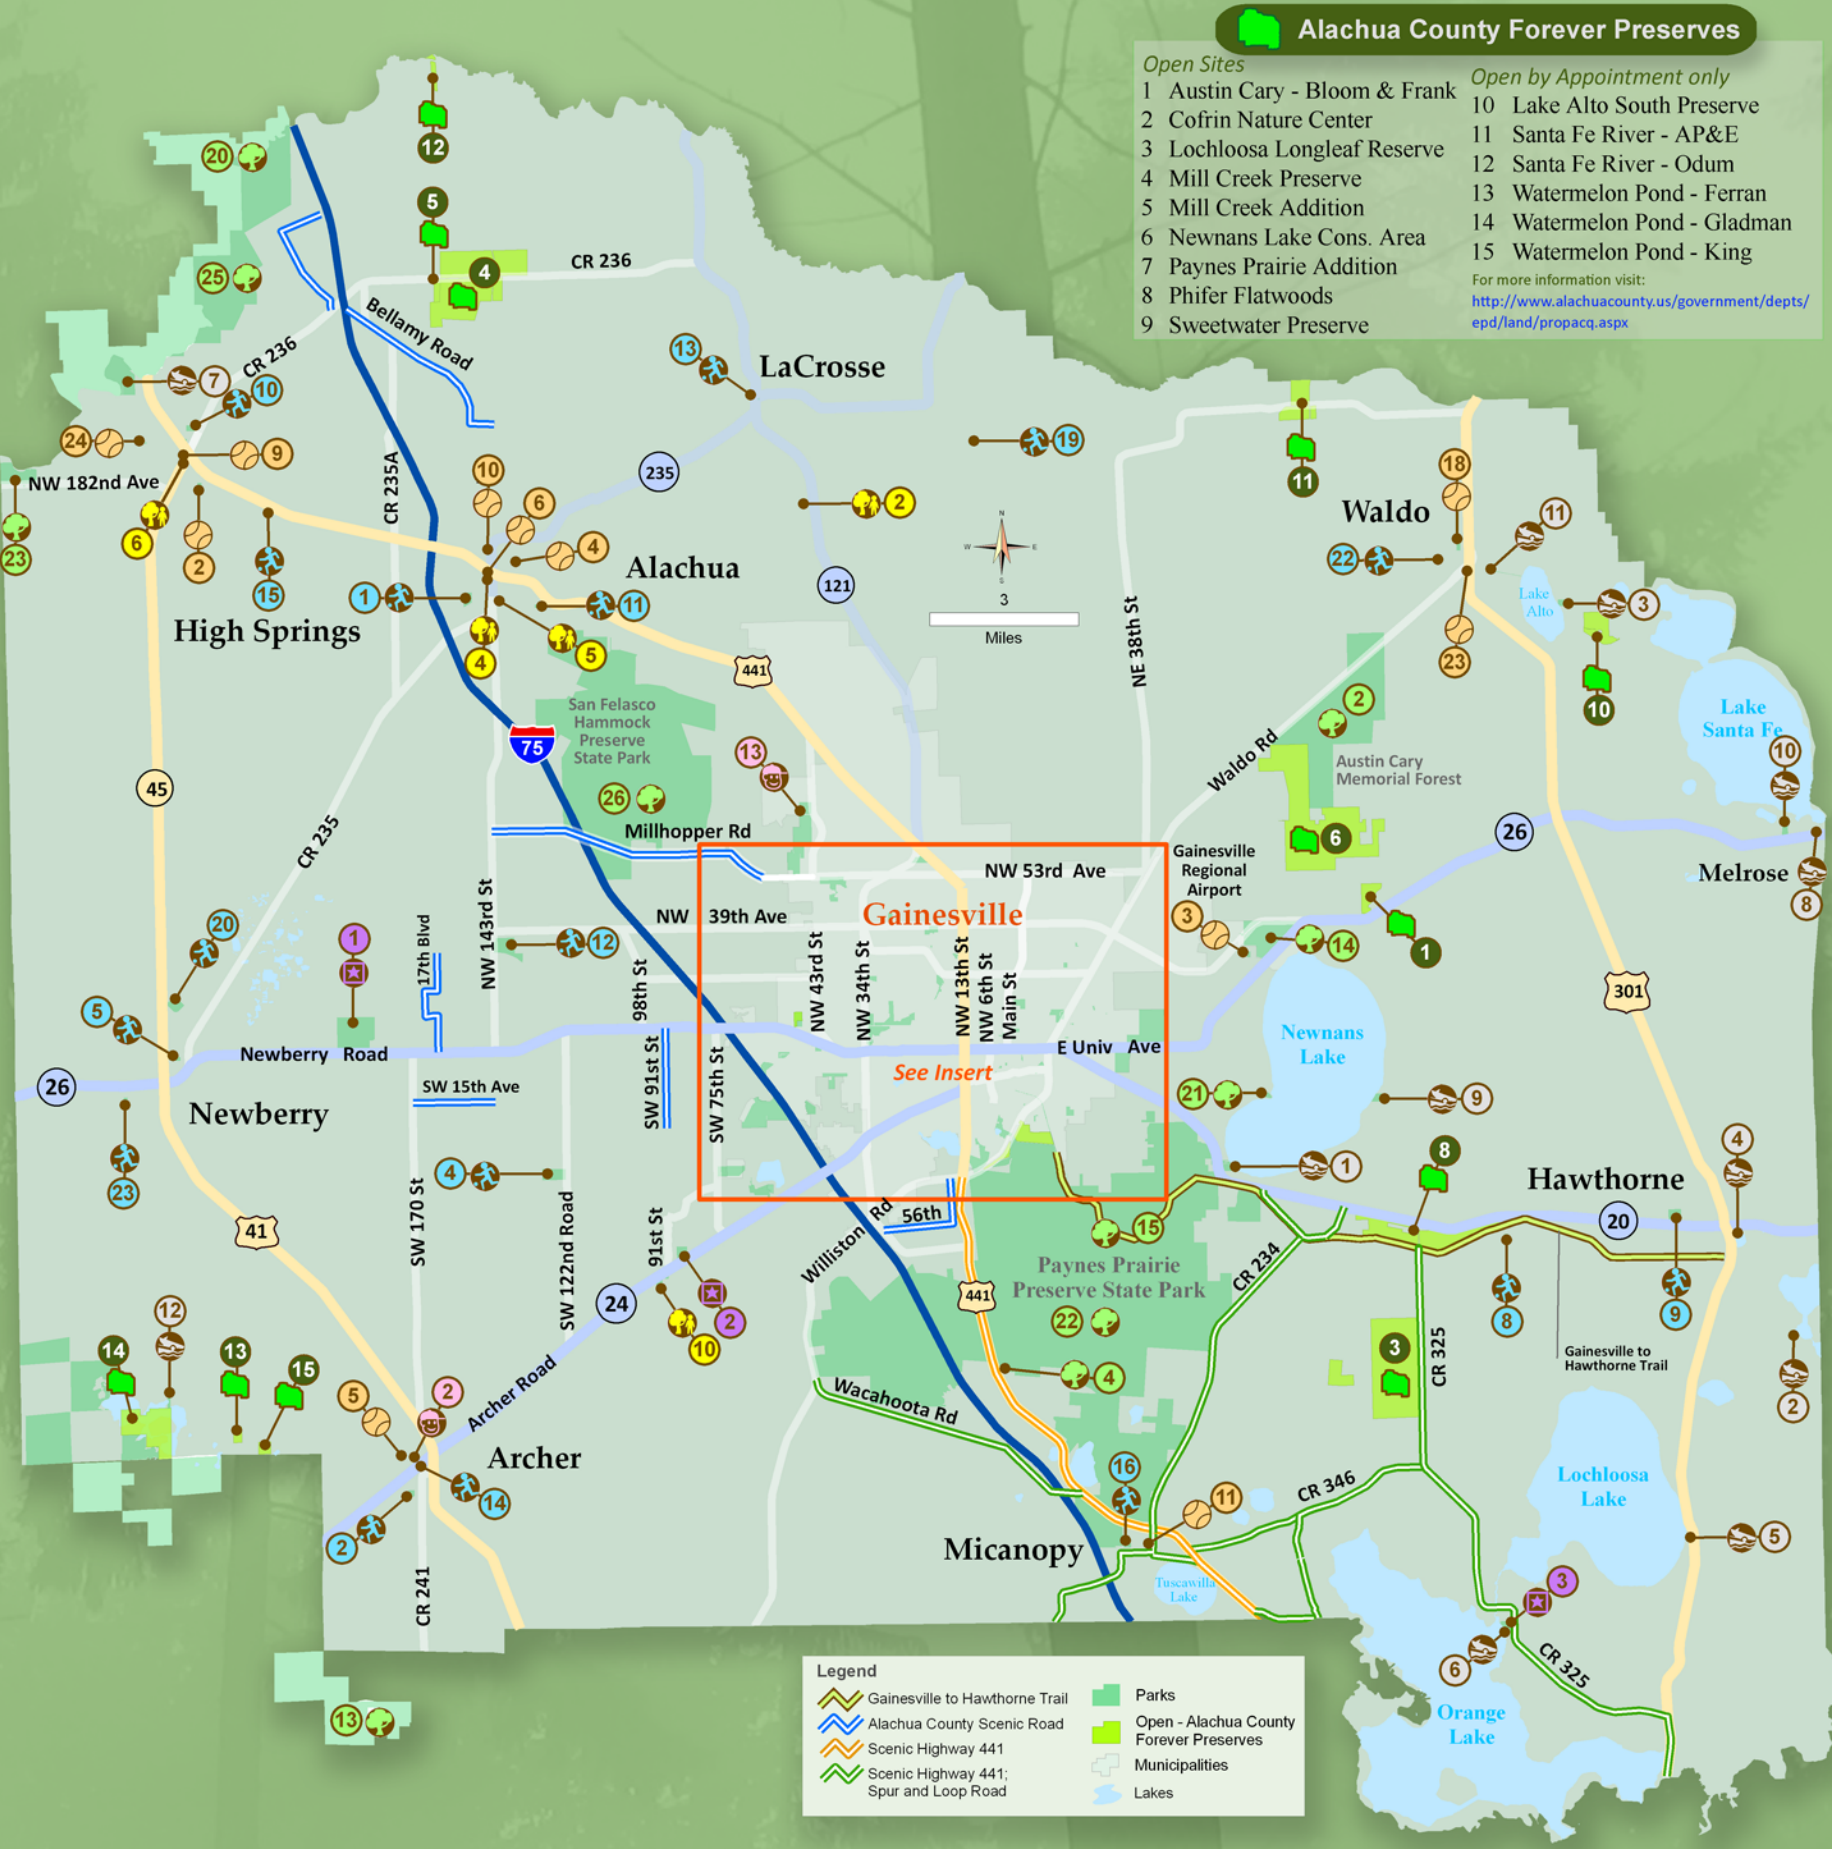

Sports & Recreation Park

1. 1 Alachua Recreation Center
   14300 NW 146th Ter
2. 2 Archer Recreation Complex
   13975 SW 174th St
3. 3 Citizen's Field
   1000 Waldo Rd
4. 4 Diamond Sports Park
   4000 SW 122nd St
5. 5 East Park
   24505 Newberry Ln, Newberry
6. 6 Forest Park
   4501 SW 20th Ave
7. 7 Greentree Park / Kiwanis
   Challenge Playground
   1901 NW 39th Ave
8. 8 Grove Park
   6300 SE 152nd St
9. 9 Hawthorne Sports Complex
   6000 SE 205th St
10. 10 High Springs Sports Complex
    1050 NW 2nd St
11. 11 JN Copeland Park / Progress
    Corporate Park
    13851 NW 126th Ter
12. 12 Jonesville Park
    14100 NW 32nd Ave
13. 13 LaCrosse Town Park
    20421 N State Rd 121
14. 14 Maddox Park
    17100 SW Archer Rd, Archer
15. 15 Memorial Park
    17380 NW US Highway 441,
    High Springs
16. 16 Micanopy Ball Park
    351 NW 7th Ter
17. 17 Mini Park #10-Forest Pines Park
    1110 NE 25th St
18. 18 MLK Recreation Center
    1028 NE 14th St
19. 19 Monteocha Park
    803 NW 192nd Ave
20. 20 Newberry Sports Complex
    24820 NW 16th Ave
21. 21 Northeast Park
    501 NE 16th Ave
22. 22 Waldo Community Center
    13550 NE 148th Ave
23. 23 West Park
    26333 SW 4th Ave
24. 24 Martin Luther King, Jr. Park
    25515 NW 6th Ave
25. 23 Old Fire Station Park
    16639 SW 137th Ave, Archer

Alachua County Forever Preserves

Open Sites

1. 1 Austin Cary - Bloom & Frank
2. 2 Cofrin Nature Center
3. 3 Lochloosa Longleaf Reserve
4. 4 Mill Creek Preserve
5. 5 Mill Creek Addition
6. 6 Newnans Lake Cons. Area
7. 7 Paynes Prairie Addition
8. 8 Phifer Flatwoods
9. 9 Sweetwater Preserve

Open by Appointment only

1. 10 Lake Alto South Preserve
2. 11 Santa Fe River - AP&E
3. 12 Santa Fe River - Odum
4. 13 Watermelon Pond - Ferran
5. 14 Watermelon Pond - Gladman
6. 15 Watermelon Pond - King

For more information visit:
<http://www.alachuacounty.us/government/depts/epd/land/propracq.aspx>

Photos: 1 & 8. Santa Fe River; 2, 7 & 9. Kanapaha Botanical Gardens; 3 & 5. Paynes Prairie Preserve; 4. MK Rawlings House; 6. Cold water Springs; 10. Canoes in High Springs; 11. Dudley Farm
Photo Credits: 1-2, 6-8 John Jernigan/Alachua County VCB; 3-5 Alachua County VCB; 9-10 VisitGainesville; 11 Alachua County VCB/Jeff Greenberg